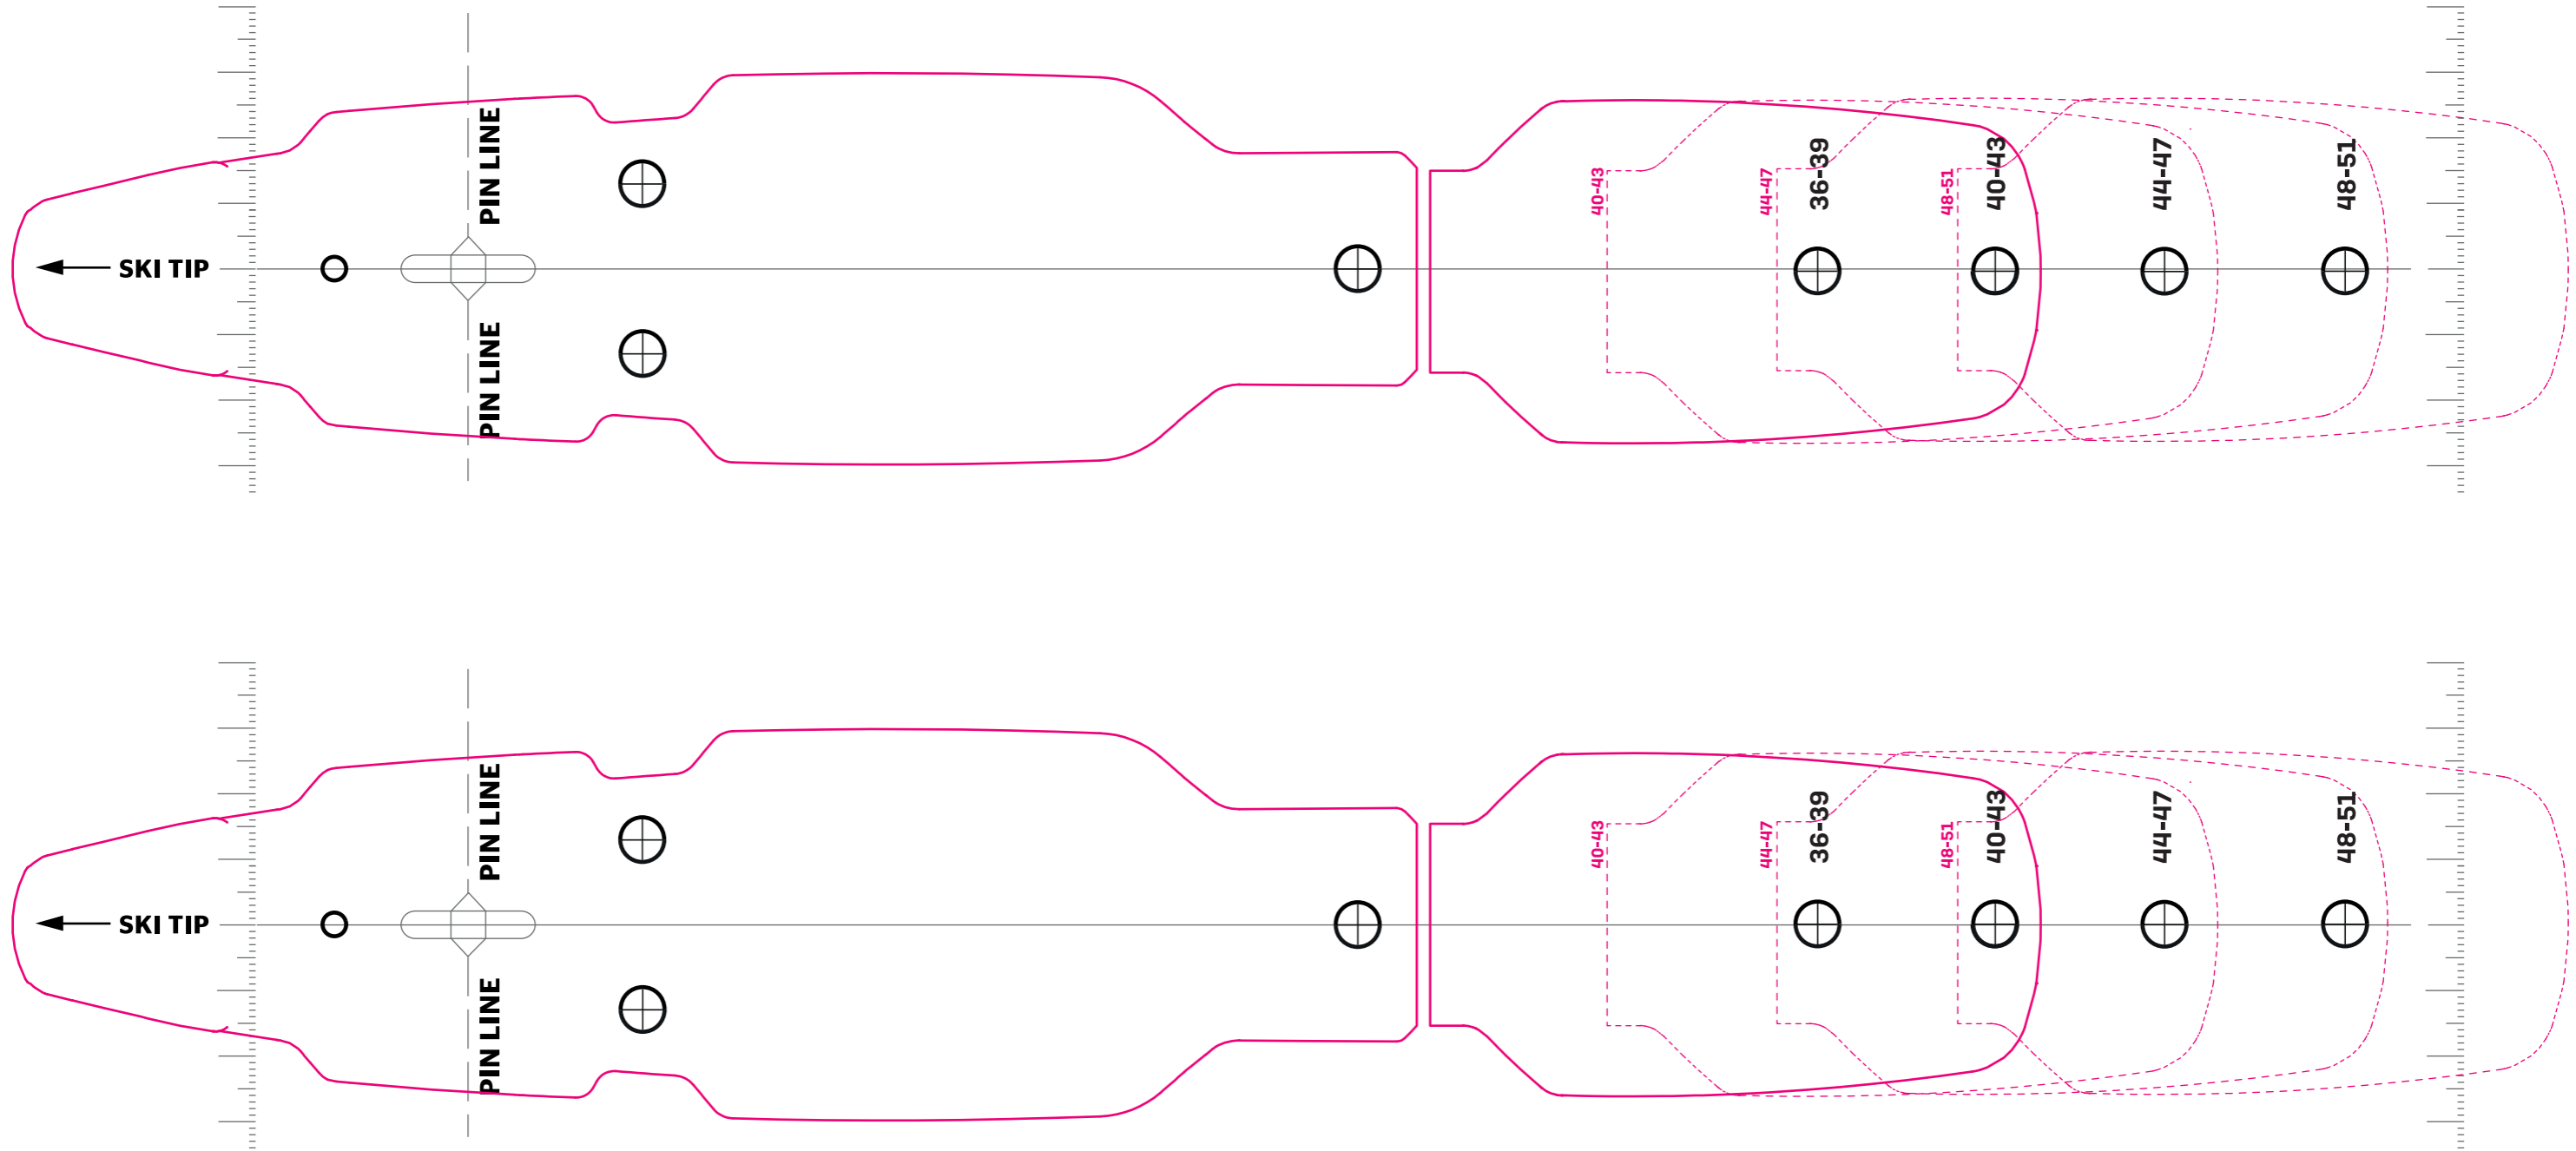

Use the measurements to the right to check that your print is correctly scaled.

Consult your roller ski instructions for correct placement of jigg.

Name of product: Paper Jig Roller ski binding	Scale: 1:1
ROTTEFELLA	
Ringeriksveien 70 3414 Lierstranda, Norway Tlf: +47 32 79 25 20 rottefella.com	