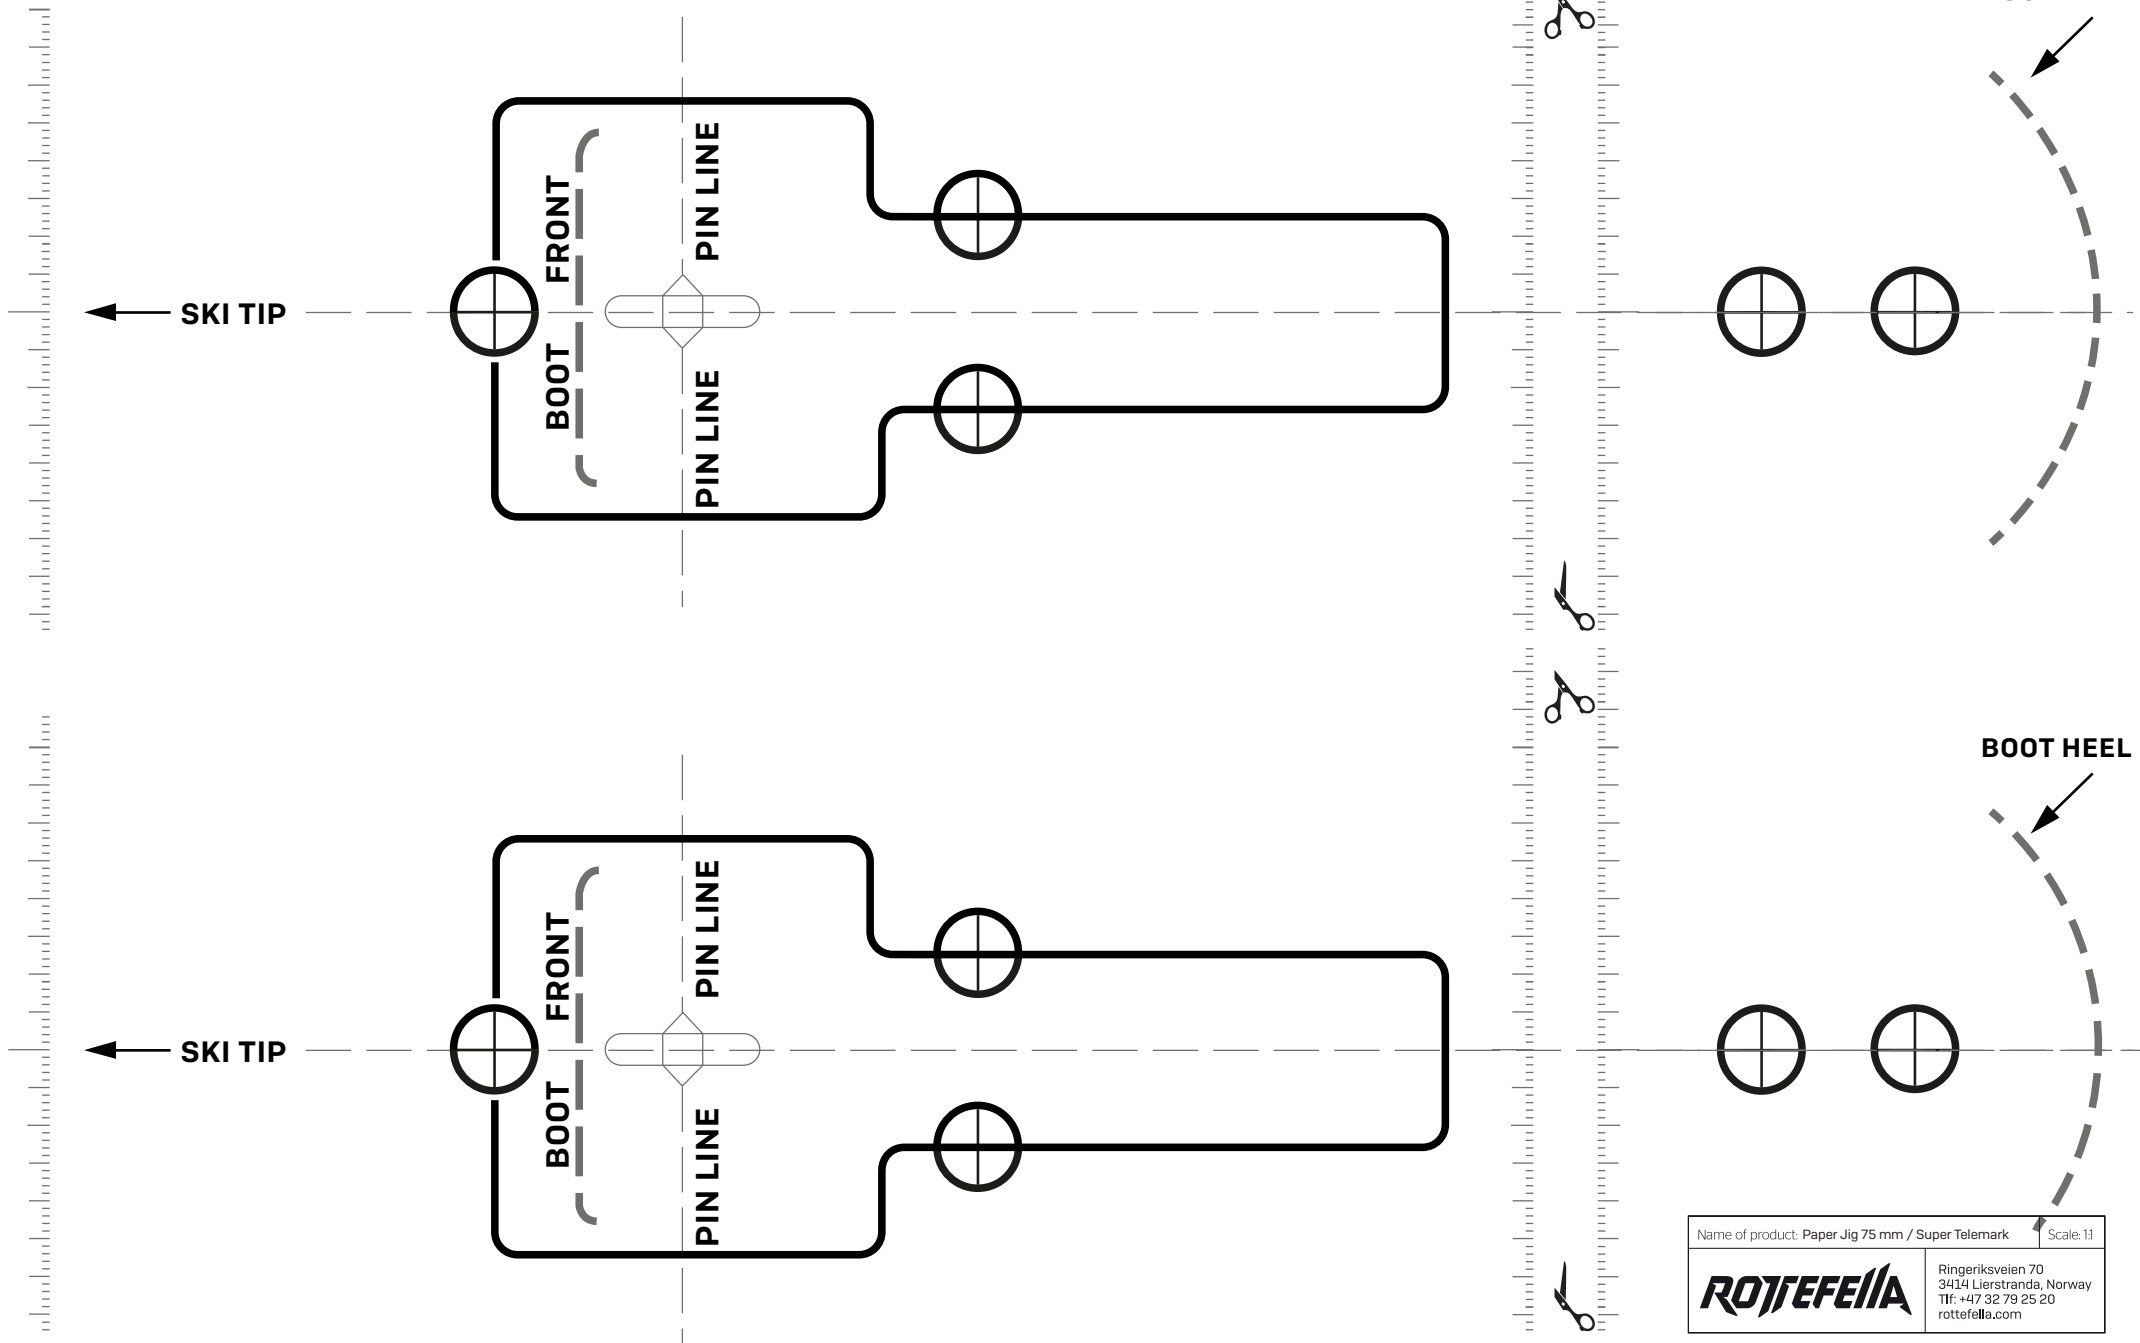

This document is A4 size. Print without scaling and check against binding before drilling.
Use the measurements to the right to check that your print is correctly scaled.

Name of product: Paper Jig 75 mm / Super Telemark Scale: 1:1
ROTTEFELLA
Ringeriksveien 70
3414 Lierstranda, Norway
Tlf: +47 32 79 25 20
rottefella.com