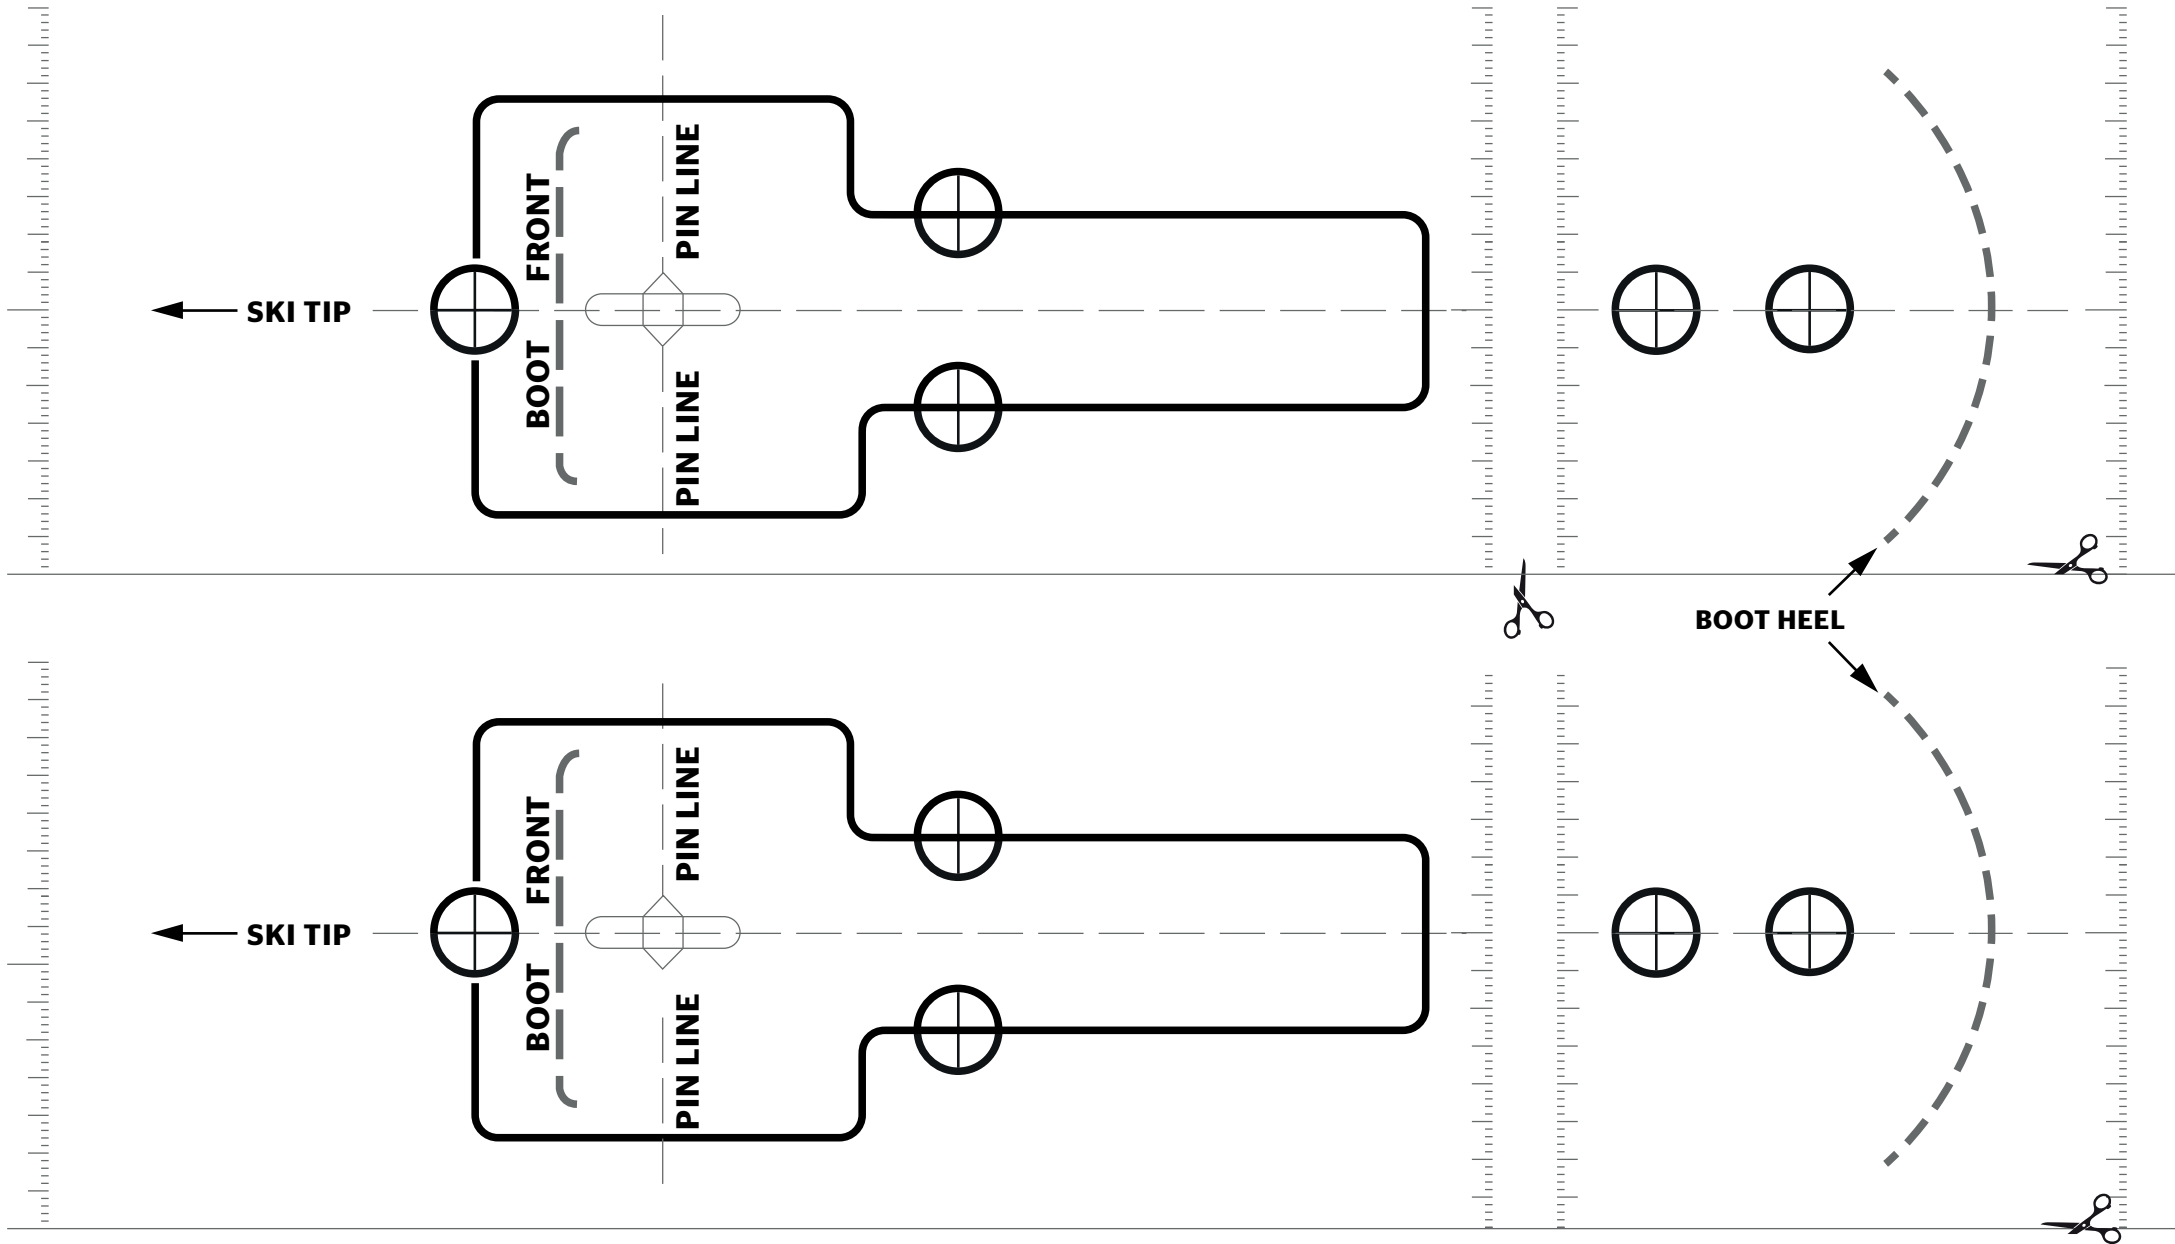

Use the measurements to the right to check that your print is correctly scaled.

Name of product: Paper jig SuperTelemark		Scale: 1:1		D				
Artikkel nr: 30300268		Date og design: 01.11.2015		C				
 Industriveien 1 3490 Klokkekarstua Tlf: 32 79 25 20 www.rotjefella.com		B						
		A						
Rev.	Description	Date	Salg/ID	C				