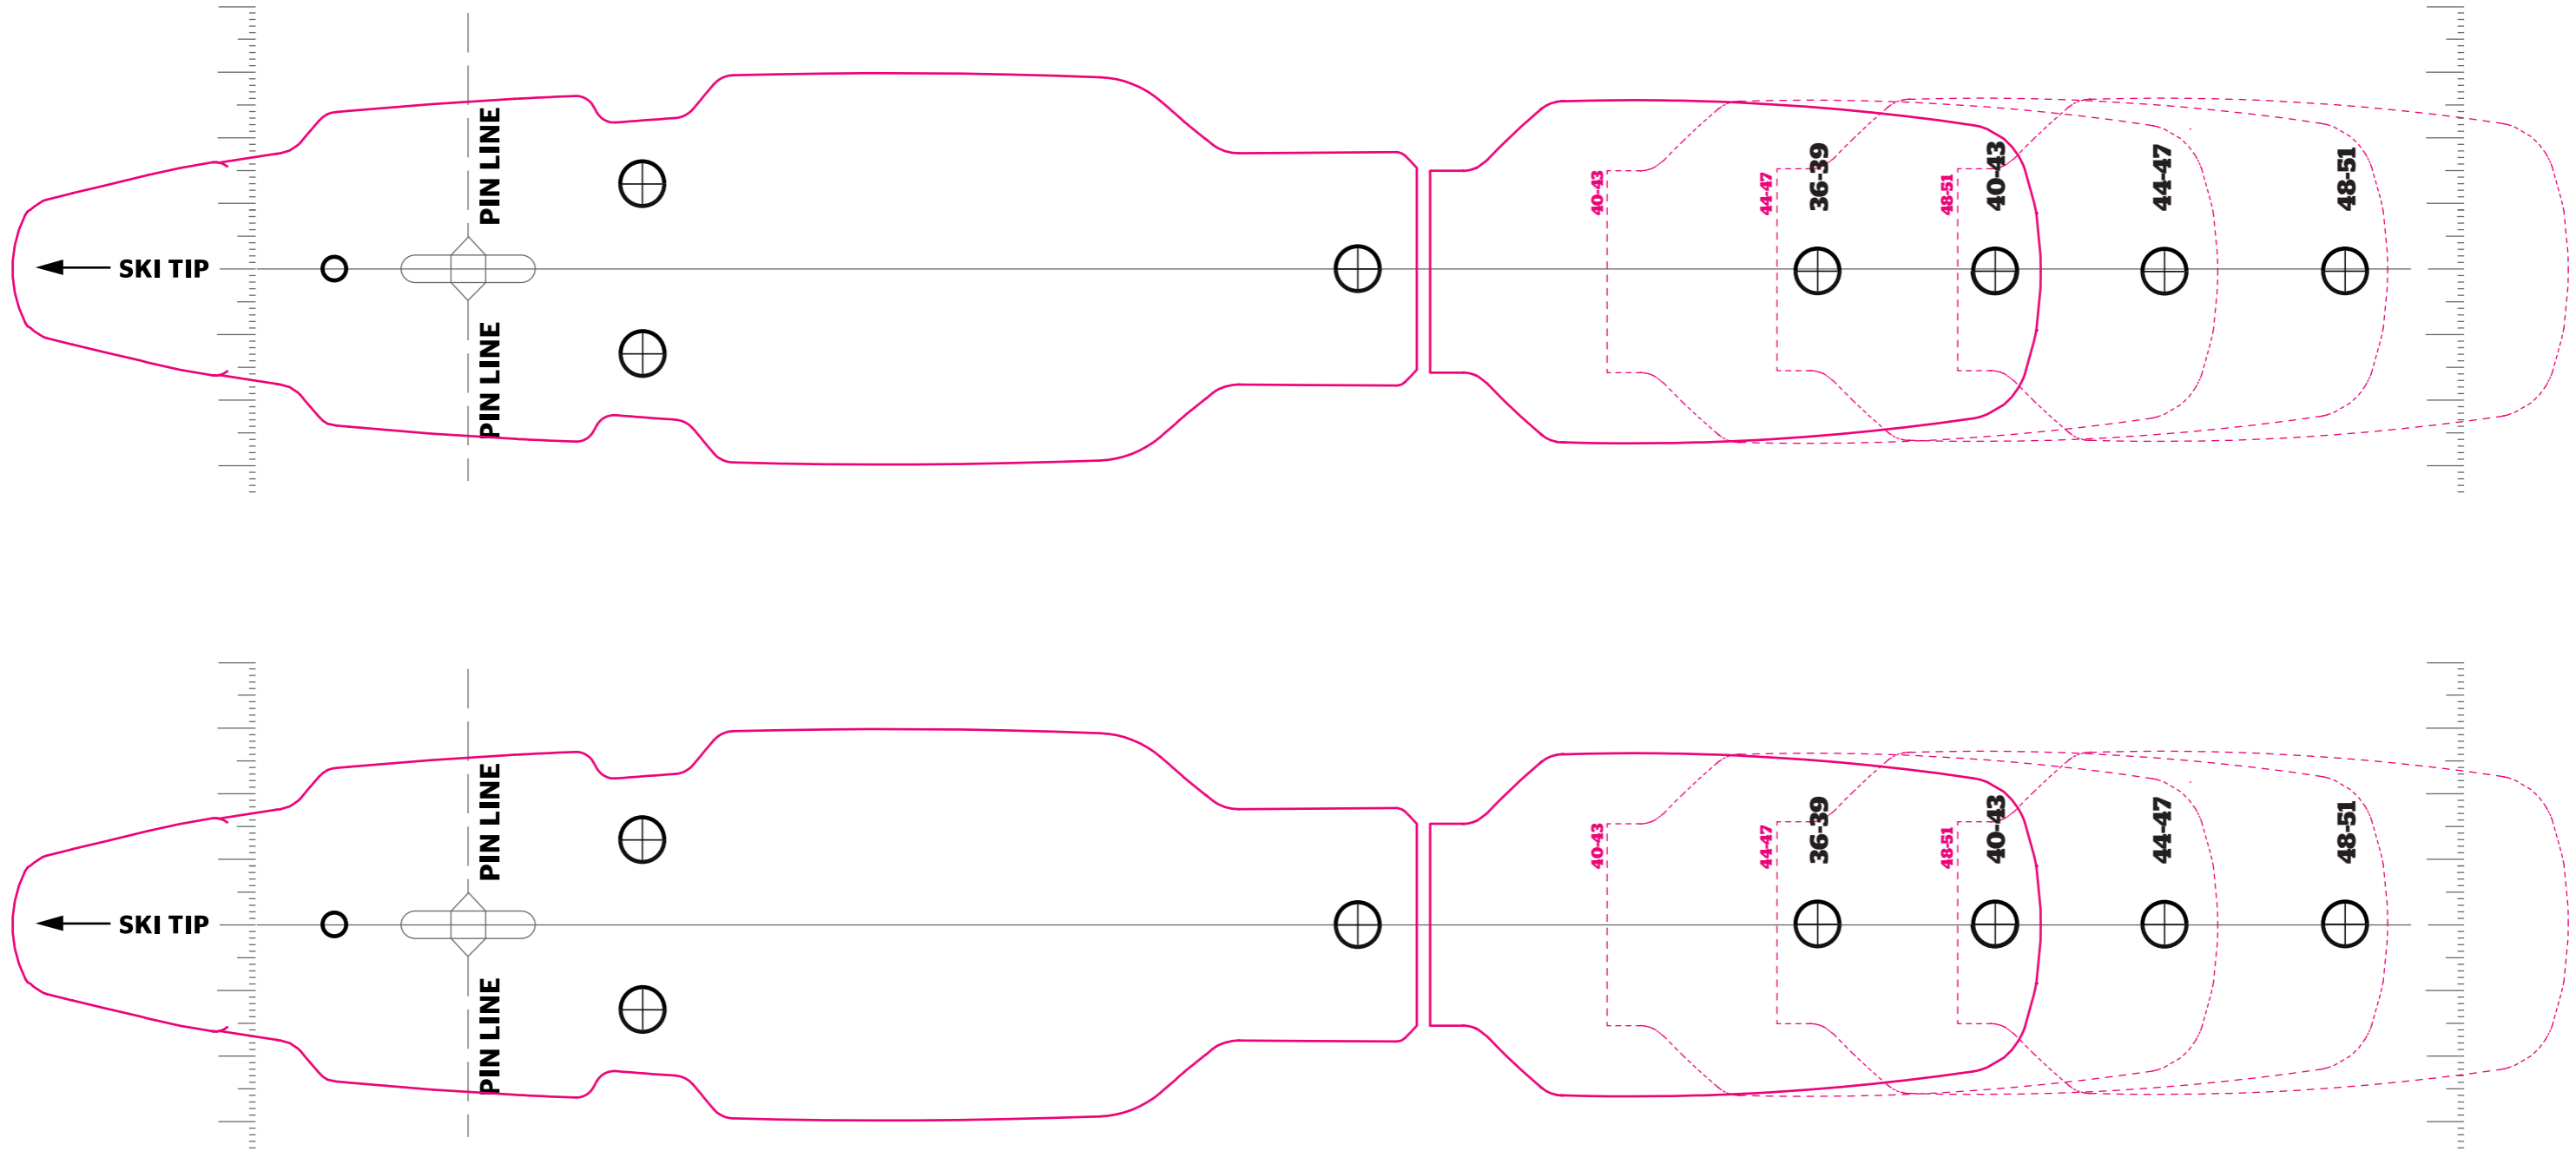

Use the measurements to the right to check that your print is correctly scaled.

Name of product: <b>Rottefella Roller ski jig</b>		Scale: 1:1		D				
Artikkel nr: <b>30300282</b>		Date og design: <b>14.03.2017</b>		C				
		Industriveien 1 3490 Klokkekarstua Tlf: 32 79 25 20 www.rottefella.com		B				
				A				
Rev.	Description	Date	Salg/ID	C				