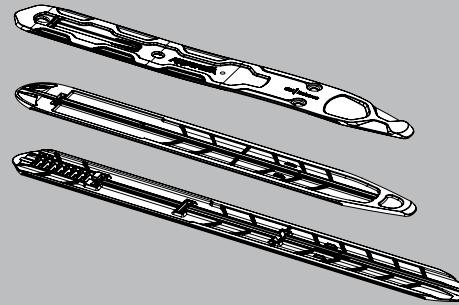

ROTTEFELLA

Start

POWERED
BY YOU.

TECHNOLOGY
BY US.

For Roller ski: Use Xcelerator Roller ski binding with safety screws only in combination with Xcelerator Mounting Plate!

Developed to give the young a sense of achievement - both at play and on nursery slopes.

Automatic step-in system with large lever is undemanding to operate. Rottfella Start makes it easy for children to ski by themselves.

The wide housing gives excellent stability and control, even when picking up speed.

Rottfella Start Mountingplate
NIS 1 click plate short black
NIS 1 click plate kids black

90 cm - 170 cm
Boot size: 25-39

Interchangeable handles

1 Match the tracks from binding to plate.

2 Slide on to mounting plates.

3 Stop when you hear a click and the rear end of the plate shows only 1 cm left.