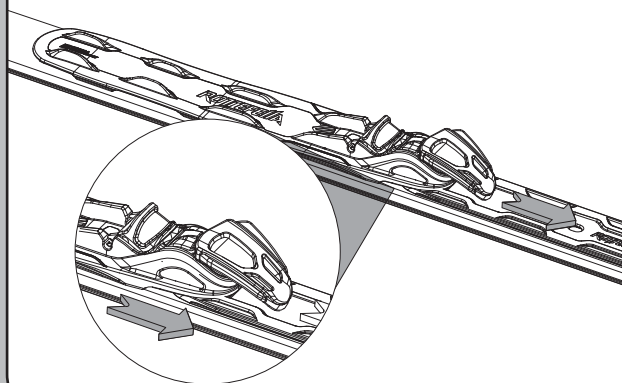

ROTTEFELLA

Start

POWERED
BY YOU.

TECHNOLOGY
BY US.

For Roller ski: Use Xcelerator Roller ski binding with safety screws only in combination with Xcelerator Mounting Plate!

Developed to give the young a sense of achievement - both at play and on nursery slopes.

Rottfella Start Mountingplate
NIS 1 click plate short black
NIS 1 click plate kids black

90 cm - 170 cm
Boot size: 25-39

Interchangeable handles

1 Match the tracks from binding to plate.

2 Slide on to mounting plates.

3 Stop when you hear a click and the rear end of the plate shows only 1 cm left.