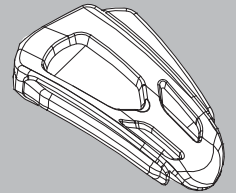

ROTTEFELLA

Start

POWERED
BY YOU.

TECHNOLOGY
BY US.

For Roller ski: Use Xcelerator Roller ski binding with safety screws only in combination with Xcelerator Mounting Plate!

Developed to give the young a sense of achievement - both at play and on nursery slopes.

Rottfella Start Mountingplate
NIS 1 click plate short black
NIS 1 click plate kids black

90 cm - 170 cm
Boot size: 25-39

Interchangeable handles

1 Match the tracks from binding to plate.

2 Slide on to mounting plates.